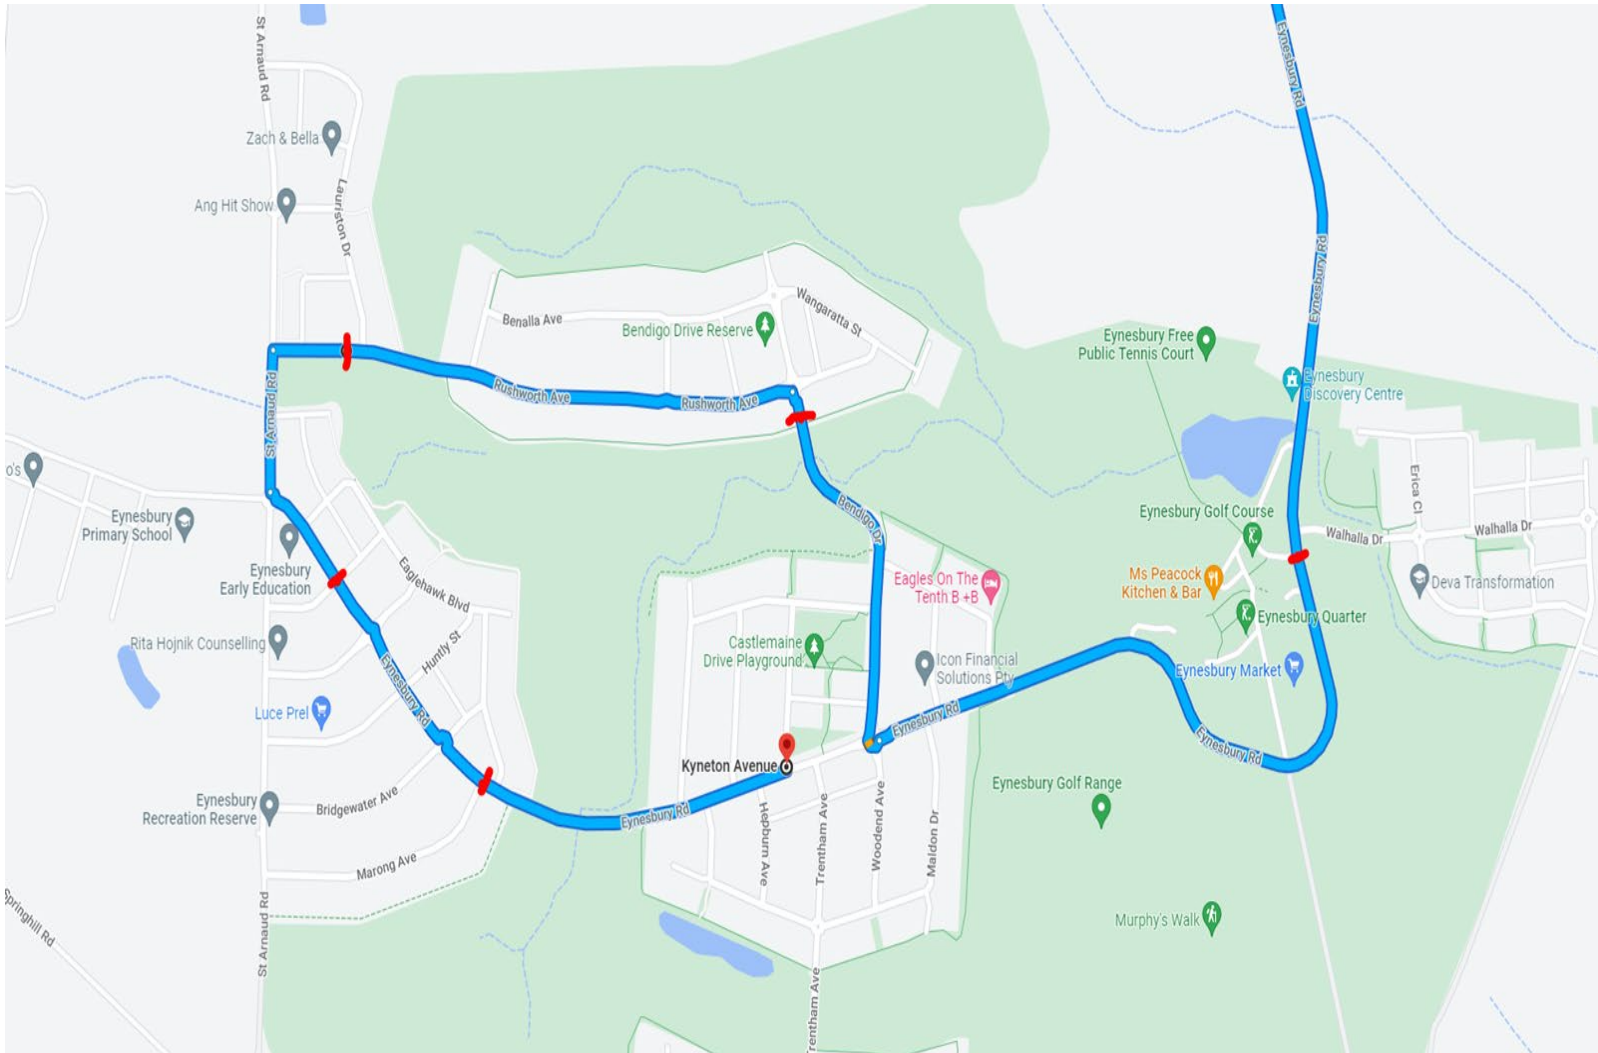

2025 – EYNESBURY TO EXFORD PS – beginning 28 January 2025

BUS ONE - MORNING ROUTE:		DRIVER: Gerry	
Bus One	8:15 am	Depart – Pro Shop	 Swan Hill Coaches (Bus Biz)
	8:20 am	Depart - Bendigo Drive (corner Bendigo Drive & Rushworth Ave at 10 th Green)	
	8:25 am	Depart -62 Rushworth Avenue	
	8:30 am	Depart – Cnr Eynesbury Road & Charlton Avenue	
	8.35 am	Depart – Cnr Eynesbury Road & Marong Avenue	
	8.40 am	Depart – Kyneton Avenue (Park Reserve)	
	8.50 am	Arrive - Exford Primary School	
BUS ONE – AFTERNOON ROUTE:		DRIVER: Gerry	
Bus One	3:30 pm	Arrive at Exford Primary School	 Swan Hill Coaches (Bus Biz)
	3:35 pm	Depart Exford Primary School	
	3:45 pm	Arrive – Pro Shop	
	3:50 pm	Arrive - Bendigo Drive (corner Bendigo Drive & Rushworth Ave at 10 th Green)	
	3.55 pm	Arrive – 62 Rushworth Avenue	
	4:00 pm	Arrive – Cnr Eynesbury Road & Charlton Avenue	
	4:05 pm	Arrive – Cnr Eynesbury Road & Marong Avenue	
	4:10 pm	Arrive – Kyneton Avenue	

BUS ONE

8:15 am – Pro Shop

8:20 am - Cnr Bendigo and Rushworth (10th green)

8:25 am - 62 Rushworth Ave

8:30 am – Corner Eynesbury Road & Charlton Avenue

8:35 am - Corner Eynesbury Road & Marong Avenue

8:40 am - Kyneton Avenue (Park reserve)