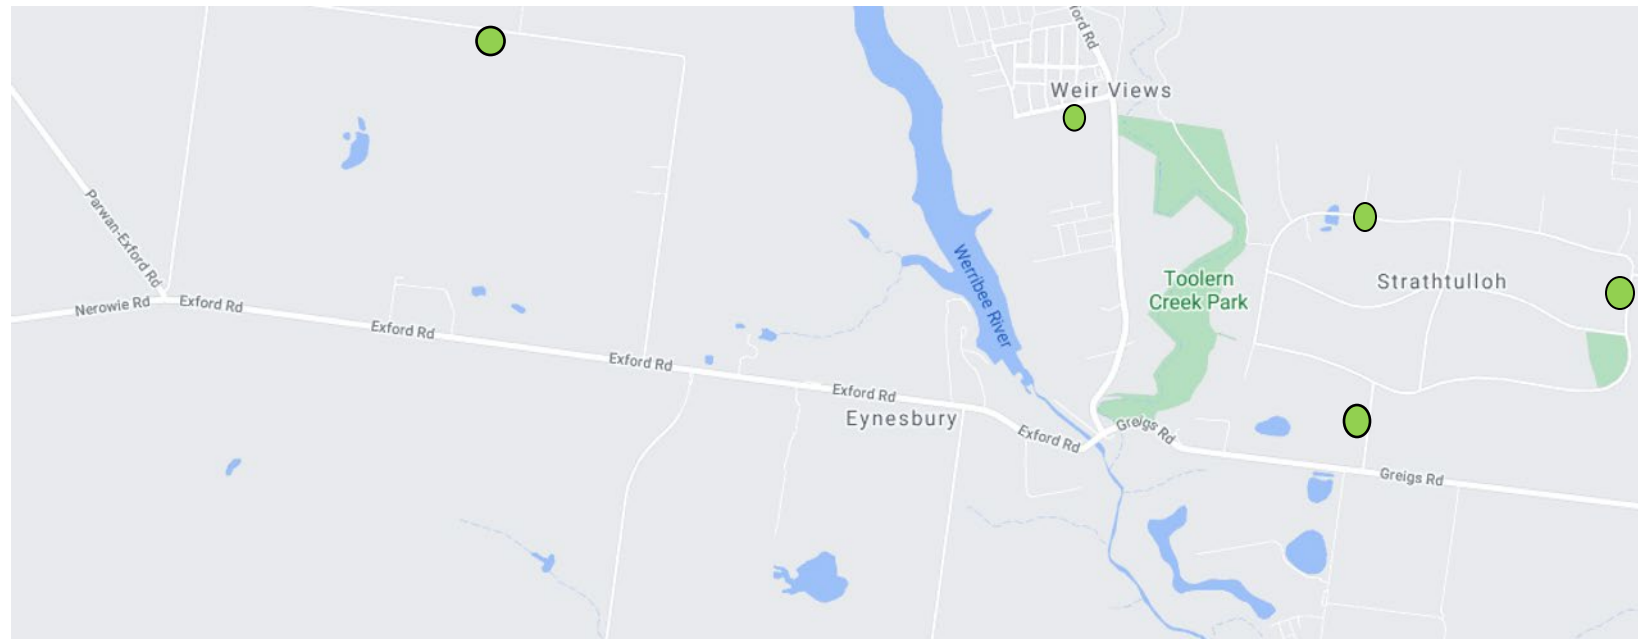

## 2024 - WEIR VIEWS TO EXFORD PS - beginning 31 January 2024

<b>BUS TWO - MORNING ROUTE:</b>		<b>DRIVER: Kim</b>
8.12 am	Depart - Waterway Blvd Weir Views	
8:22 am	Depart - Cnr Greigs Road & Redgum Dr, Strathtulloch	
8.25 am	Depart - 4-2 Strathulloch Circuit, Strathtulloch	
8.27 am	Depart - Cnr Strathtulloch Circuit and Wedge-tailed Ct	
8.37 am	Depart - Cnr Murphy's Rd & Wollombi Road, Exford	
8.45 am	Arrive - Exford Primary School	
<b>BUS TWO - AFTERNOON ROUTE:</b>		<b>DRIVER: Kim</b>
3:30 pm	Arrive - Exford Primary School	
3:35 pm	Depart - Exford Primary School	
3.43 pm	Arrive - Cnr Murphy's Rd & Wollombi Road, Exford	
3.50 pm	Arrive - Cnr Greigs Road & Redgum Dr, Strathtulloch	
3.53 pm	Arrive - 4-2 Strathulloch Circuit, Strathtulloch	
3.56 pm	Arrive - Cnr Strathtulloch Circuit and Wedge-tailed Ct	
4.06 pm	Arrive - Waterway Blvd Weir Views	

## **BUS TWO**

**8.12 am**  
Waterway Blvd, Weir Views

**8.22 am**  
Greigs Road & Redgum Drive,  
Strathtulloh

**8.25 am**  
4-2 Strathtulloh Circuit,  
Strathtulloh

**8.27 am**  
Strathtulloh Crt & Greybox  
Drive

**8.37 am**  
Cnr Murphy's Road &  
Wollomi Road, Exford  
(Existing bus stop)