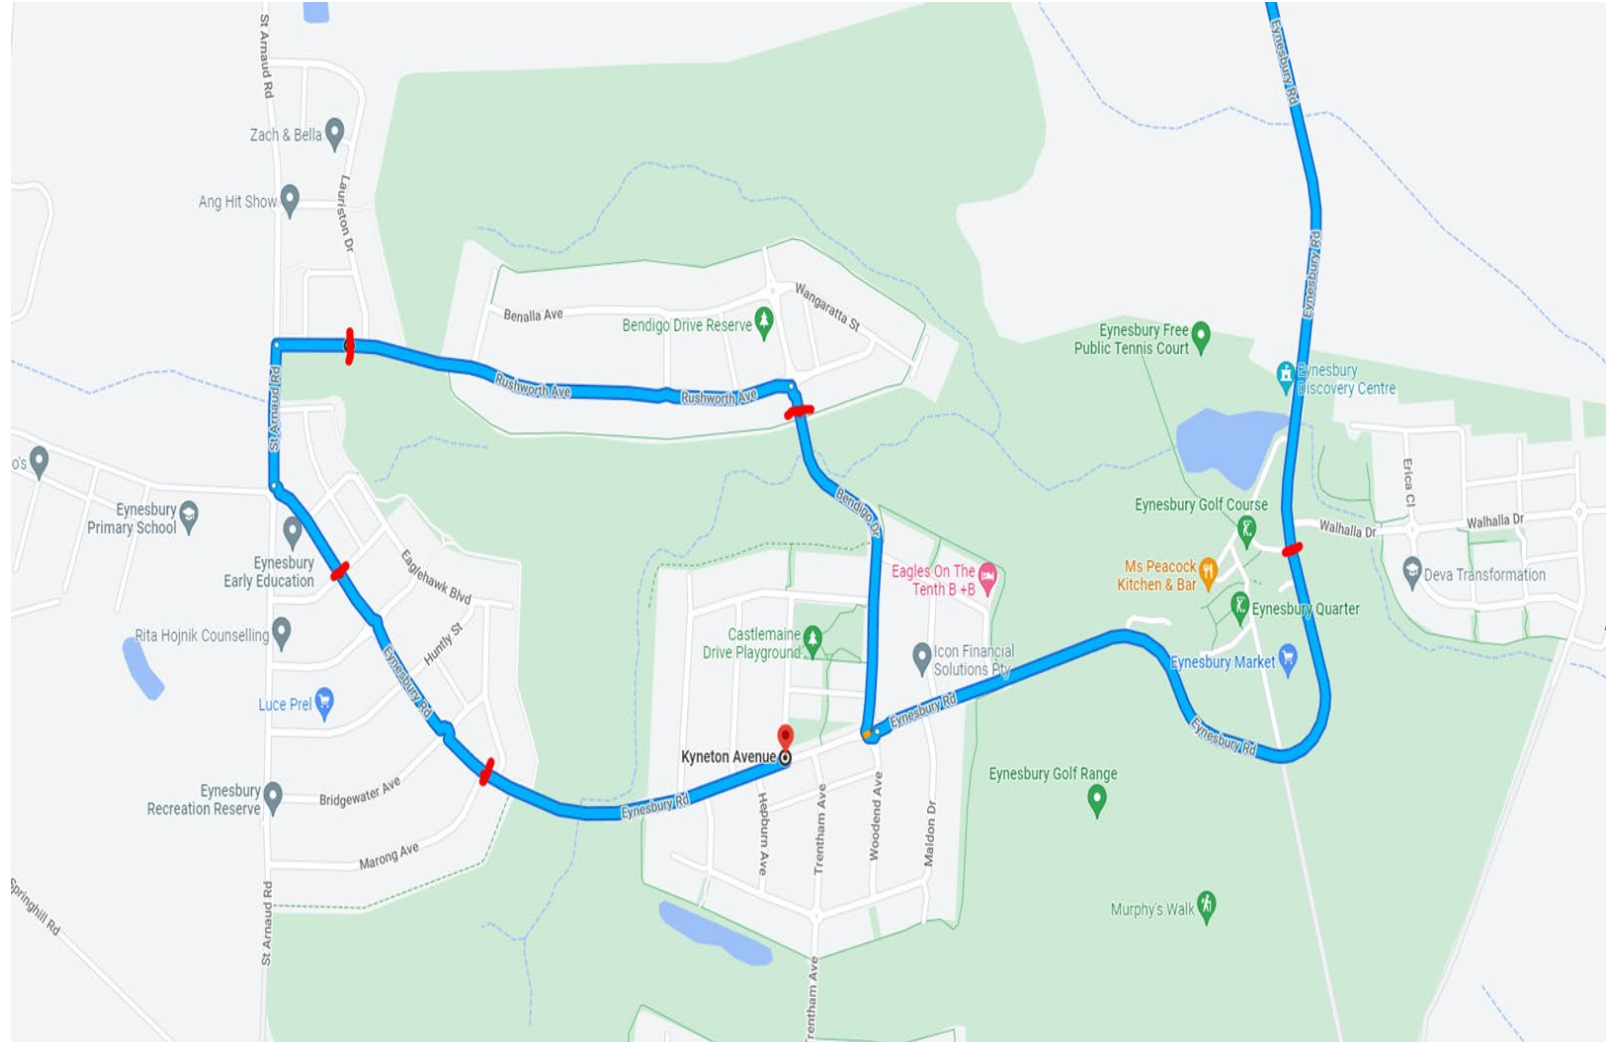

2024 - EYNESBURY TO EXFORD PS - beginning 31 January 2024

BUS ONE - MORNING ROUTE:		DRIVER: Gerry
Bus One	8:15 am	Depart - Pro Shop
	8:20 am	Depart - Bendigo Drive (corner Bendigo Drive & Rushworth Avenue at 10 th Green)
	8:25 am	Depart - 62 Rushworth Avenue
	8:30 am	Depart - Cnr Eynesbury Road & Charlton Avenue
	8:35 am	Depart - Cnr Eynesbury Road & Marong Avenue
	8:40 am	Depart - Kyneton Avenue (Park Reserve)
	8:50 am	Arrive - Exford Primary School
BUS ONE - AFTERNOON ROUTE:		DRIVER: Gerry
Bus One	3:30 pm	Arrive at Exford Primary School
	3:35 pm	Depart Exford Primary School
	3:45 pm	Arrive - Pro Shop
	3:50 pm	Arrive - Bendigo Drive (corner Bendigo Drive & Rushworth Avenue at 10 th Green)
	3:55 pm	Arrive - 62 Rushworth Avenue
	4:00 pm	Arrive - Cnr Eynesbury Road & Charlton Avenue
	4:05 pm	Arrive - Cnr Eynesbury Road & Marong Avenue
	4:10 pm	Arrive - Kyneton Avenue

Swan Hill Coaches (Bus Biz)

Swan Hill Coaches (Bus Biz)

● BUS ONE

8:15 am - Pro Shop

8:20 - Cnr Bendigo and
Rushworth (10th green)

8:25 am - 62 Rushworth
Ave

8:30 am - Corner
Eynesbury Road &
Charlton Avenue

8:35 am - Corner
Eynesbury Road &
Marong Avenue

8:40 am - Kyneton
Avenue (Park reserve)