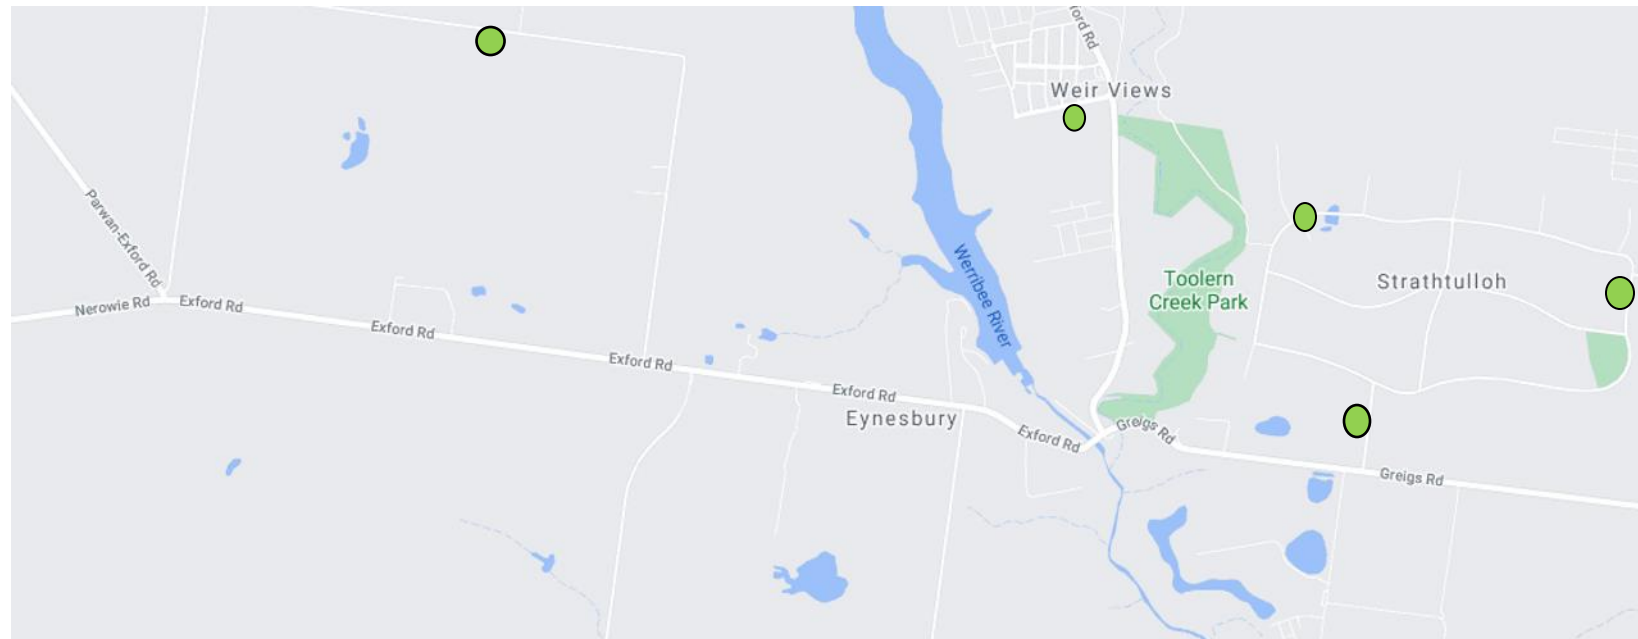

2022 - WEIR VIEWS TO EXFORD PS - beginning 28 January 2022

| BUS TWO - MORNING ROUTE: | | DRIVER: Graham |
|-----------------------------------|--|---|
| 8.12 am | Depart - Waterway Blvd Weir Views |  |
| 8:22 am | Depart - Cnr Greigs Road & Redgum Dr, Strathtulloch | |
| 8.25 am | Depart - 4-2 Strathulloch Circuit, Strathtulloch | |
| 8.27 am | Depart - Cnr Strathtulloch Circuit and Wedge-tailed Ct | |
| 8.37 am | Depart - Cnr Murphy's Rd & Wollombi Road, Exford | |
| 8.45 am | Arrive - Exford Primary School | |
| BUS TWO - AFTERNOON ROUTE: | | DRIVER: Graham |
| 3:30 pm | Arrive - Exford Primary School |  |
| 3:35 pm | Depart - Exford Primary School | |
| 3.43 pm | Arrive - Cnr Murphy's Rd & Wollombi Road, Exford | |
| 3.50 pm | Arrive - Cnr Greigs Road & Redgum Dr, Strathtulloch | |
| 3.53 pm | Arrive - 4-2 Strathulloch Circuit, Strathtulloch | |
| 3.56 pm | Arrive - Cnr Strathtulloch Circuit and Wedge-tailed Ct | |
| 4.06 pm | Arrive - Waterway Blvd Weir Views | |

BUS TWO

8.12 am
Waterway Blvd, Weir Views

8.22 am
Greigs Road & Redgum Drive,
Strathtulloh

8.25 am
4-2 Strathtulloh Circuit,
Strathtulloh

8.27 am
Strathtulloh Crt & Greybox
Drive

8.37 am
Cnr Murphy's Road &
Wollomi Road, Exford
(Existing bus stop)