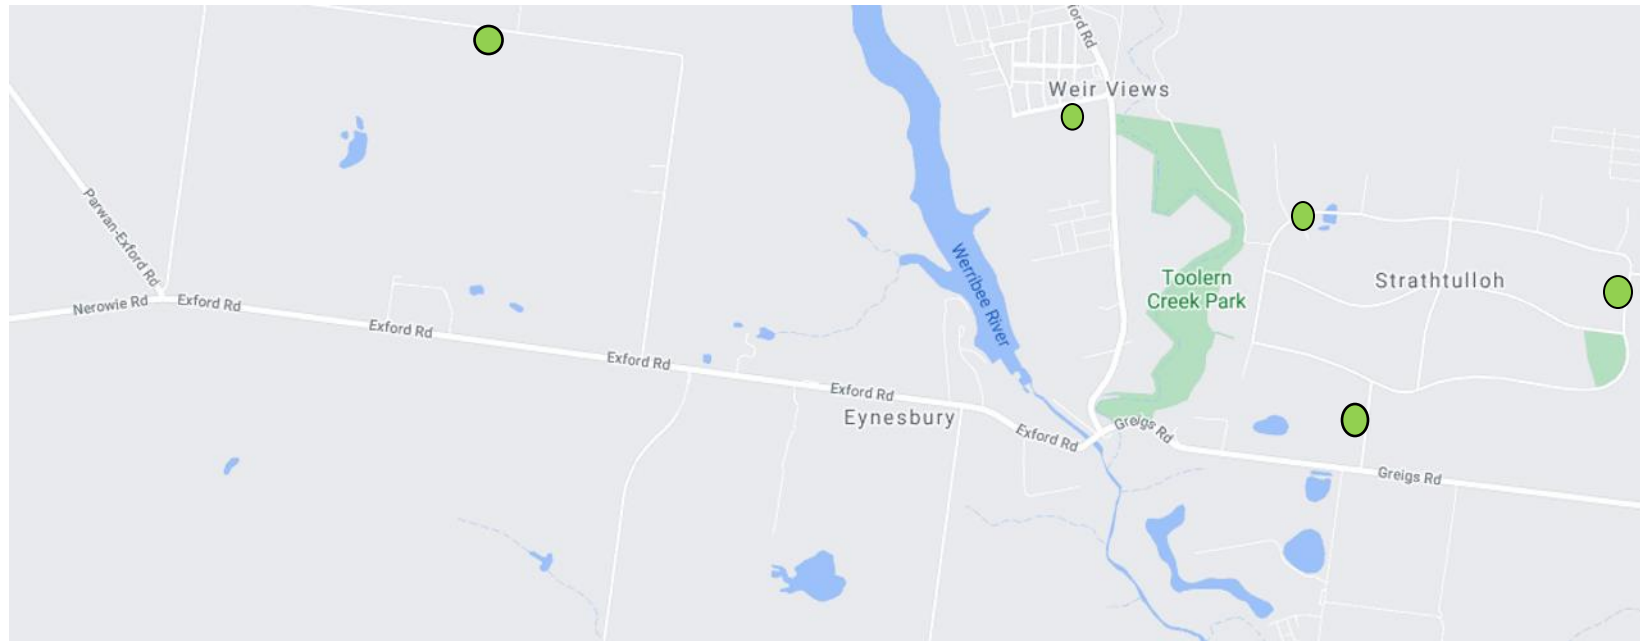

2021 - WEIR VIEWS TO EXFORD PS - beginning 15 February 2021

BUS THREE - MORNING ROUTE: DRIVER: TBA	
8.12 am	Depart - Waterway Blvd Weir Views
8:22 am	Depart - Cnr Greigs Road & Redgum Dr, Strathtulloch
8.25 am	Depart - 4-2 Strathulloch Circuit, Strathtulloch
8.27 am	Depart - Cnr Strathtulloch Circuit and Greybox Drive
8.37 am	Depart - Cnr Murphy's Rd & Wollombi Road, Exford
8.45 am	Arrive - Exford Primary School
BUS THREE - AFTERNOON ROUTE: DRIVER: TBA	
3:30 pm	Arrive - Exford Primary School
3:35 pm	Depart - Exford Primary School
3.43 pm	Arrive - Cnr Murphy's Rd & Wollombi Road, Exford
3.50 pm	Arrive - Cnr Greigs Road & Redgum Dr, Strathtulloch
3.53 pm	Arrive - 4-2 Strathulloch Circuit, Strathtulloch
3.56 pm	Arrive - Cnr Strathtulloch Circuit and Greybox Drive
4.06 pm	Arrive - Waterway Blvd Weir Views

BUS THREE

- 8.12 am**
Waterway Blvd, Weir Views
- 8.22 am**
Greigs Road & Redgum Drive,
Strathtulloh
- 8.25 am**
4-2 Strathtulloh Circuit,
Strathtulloh
- 8.27 am**
Strathtulloh Crt & Greybox
Drive
- 8.37 am**
Cnr Murphy's Road &
Wollomi Road, Exford
(Existing bus stop)