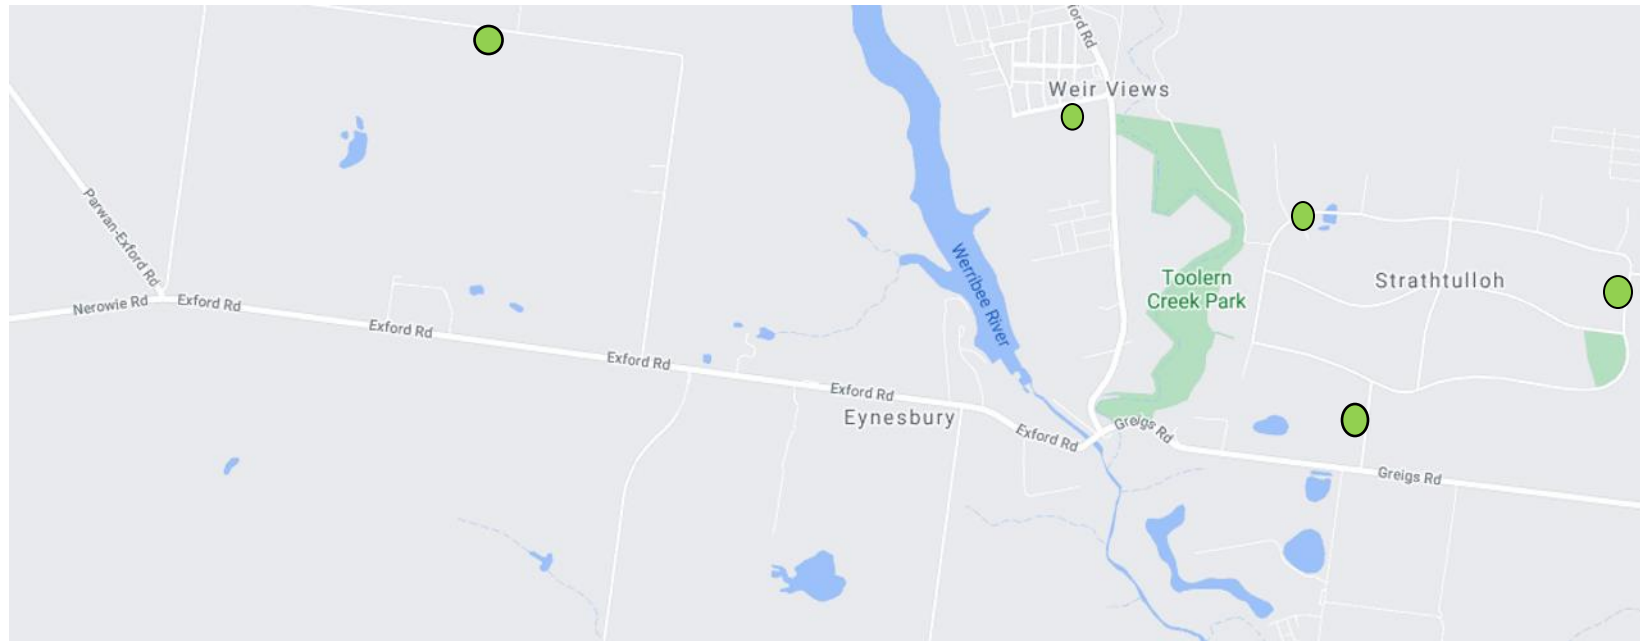

## 2021 - WEIR VIEWS TO EXFORD PS - beginning 15 February 2021

<b>BUS THREE - MORNING ROUTE:</b>		<b>DRIVER: Graham</b>
8.12 am	Depart - Waterway Blvd Weir Views	
8:22 am	Depart - Cnr Greigs Road & Redgum Dr, Strathtulloch	
8.25 am	Depart - 4-2 Strathulloch Circuit, Strathtulloch	
8.27 am	Depart - Cnr Strathtulloch Circuit and Greybox Drive	
8.37 am	Depart - Cnr Murphy's Rd & Wollombi Road, Exford	
8.45 am	Arrive - Exford Primary School	
<b>BUS THREE - AFTERNOON ROUTE:</b>		<b>DRIVER: Graham</b>
3:30 pm	Arrive - Exford Primary School	
3:35 pm	Depart - Exford Primary School	
3.43 pm	Arrive - Cnr Murphy's Rd & Wollombi Road, Exford	
3.50 pm	Arrive - Cnr Greigs Road & Redgum Dr, Strathtulloch	
3.53 pm	Arrive - 4-2 Strathulloch Circuit, Strathtulloch	
3.56 pm	Arrive - Cnr Strathtulloch Circuit and Greybox Drive	
4.06 pm	Arrive - Waterway Blvd Weir Views	

**BUS THREE**

- 8.12 am**  
Waterway Blvd, Weir Views
- 8.22 am**  
Greigs Road & Redgum Drive,  
Strathtulloh
- 8.25 am**  
4-2 Strathtulloh Circuit,  
Strathtulloh
- 8.27 am**  
Strathtulloh Crt & Greybox  
Drive
- 8.37 am**  
Cnr Murphy's Road &  
Wollomi Road, Exford  
(Existing bus stop)