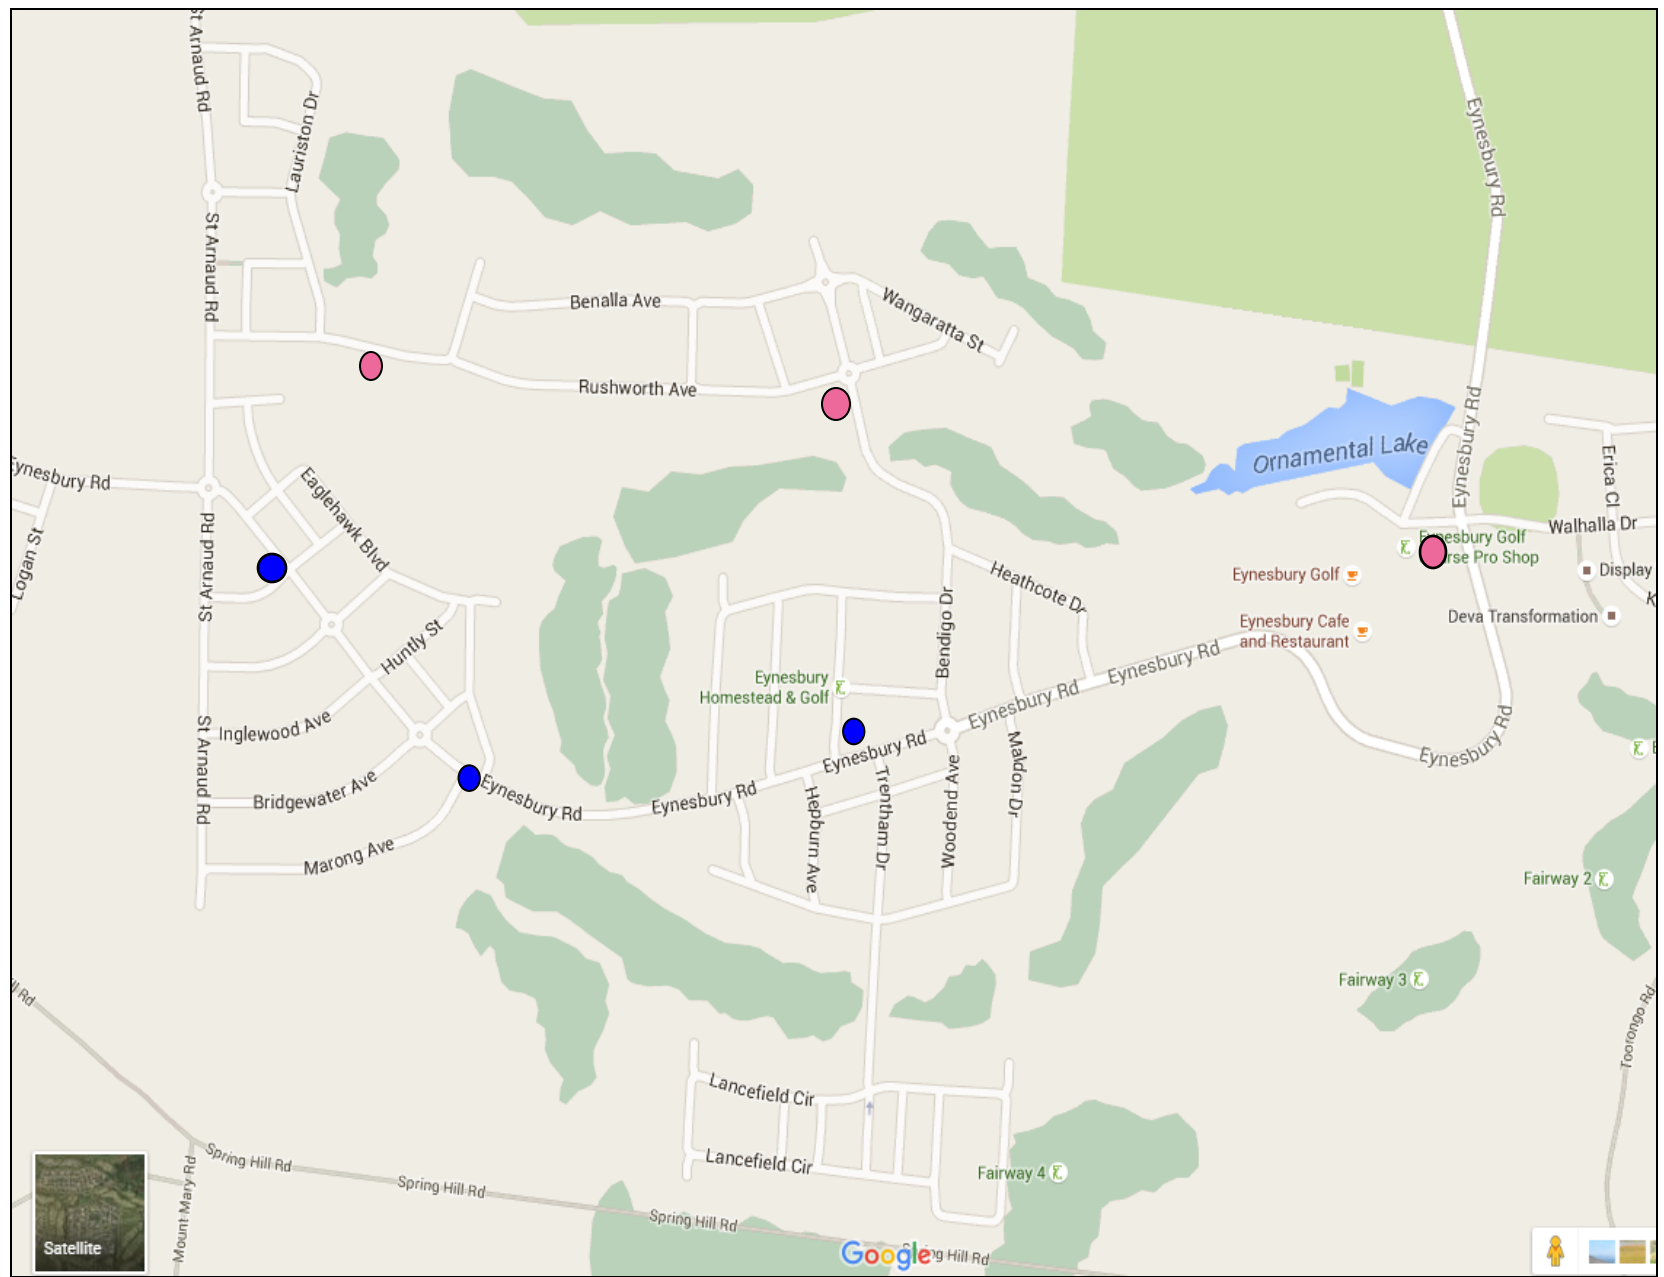

## 2021 - EYNESBURY TO EXFORD PS - beginning 29 Jan 2021

BUS ONE - MORNING ROUTE:		DRIVER: Gerry	
Bus One	8:25 am	Depart - Cnr Eynesbury Road & Charlton Avenue	 Swan Hill Coaches (Bus Biz)
	8:30 am	Depart - Cnr Eynesbury Road & Marong Avenue	
	8:35 am	Depart - Kyneton Avenue (Park Reserve)	
	8:45 am	Arrive - Exford Primary School	
BUS ONE - AFTERNOON ROUTE:		DRIVER: Gerry	
Bus One	3:30 pm	Arrive - Exford Primary School	 Swan Hill Coaches (Bus Biz)
	3:35 pm	Depart - Exford Primary School	
	3:45 pm	Arrive - Cnr Eynesbury Road & Charlton Avenue	
	3:50 pm	Arrive - Cnr Eynesbury Road & Marong Avenue	
	3:55 pm	Arrive - Kyneton Avenue	

BUS TWO - MORNING ROUTE:		DRIVER: Steve	
Bus Two	8:20 am	Depart - Pro Shop	 Swan Hill Coaches (Bus Biz)
	8:30 am	Depart - Bendigo Drive (corner Bendigo Drive & Rushworth Avenue at 10 <sup>th</sup> Green)	
	8:35 am	Depart - 62 Rushworth Avenue	
	8:45 am	Arrive - Exford Primary School	
BUS TWO - AFTERNOON ROUTE:		DRIVER: Steve	
Bus Two	3:30 pm	Arrive at Exford Primary School	 Swan Hill Coaches (Bus Biz)
	3:35 pm	Depart Exford Primary School	
	3:45 pm	Arrive - Pro Shop	
	3:50 pm	Arrive - Bendigo Drive (corner Bendigo Drive & Rushworth Avenue at 10 <sup>th</sup> Green)	
	3.55 pm	Arrive - 62 Rushworth Avenue	

**● BUS ONE**

8:25 am - Corner Eynesbury Road & Charlton Avenue

8:30 am - Corner Eynesbury Road & Marong Avenue

8:35 am - Kyneton Avenue (Park reserve)

**● BUS TWO**

8:20 am - Pro Shop

8:30 - Cnr Bendigo and Rushworth (10<sup>th</sup> green)

8:35 am - 62 Rushworth Ave