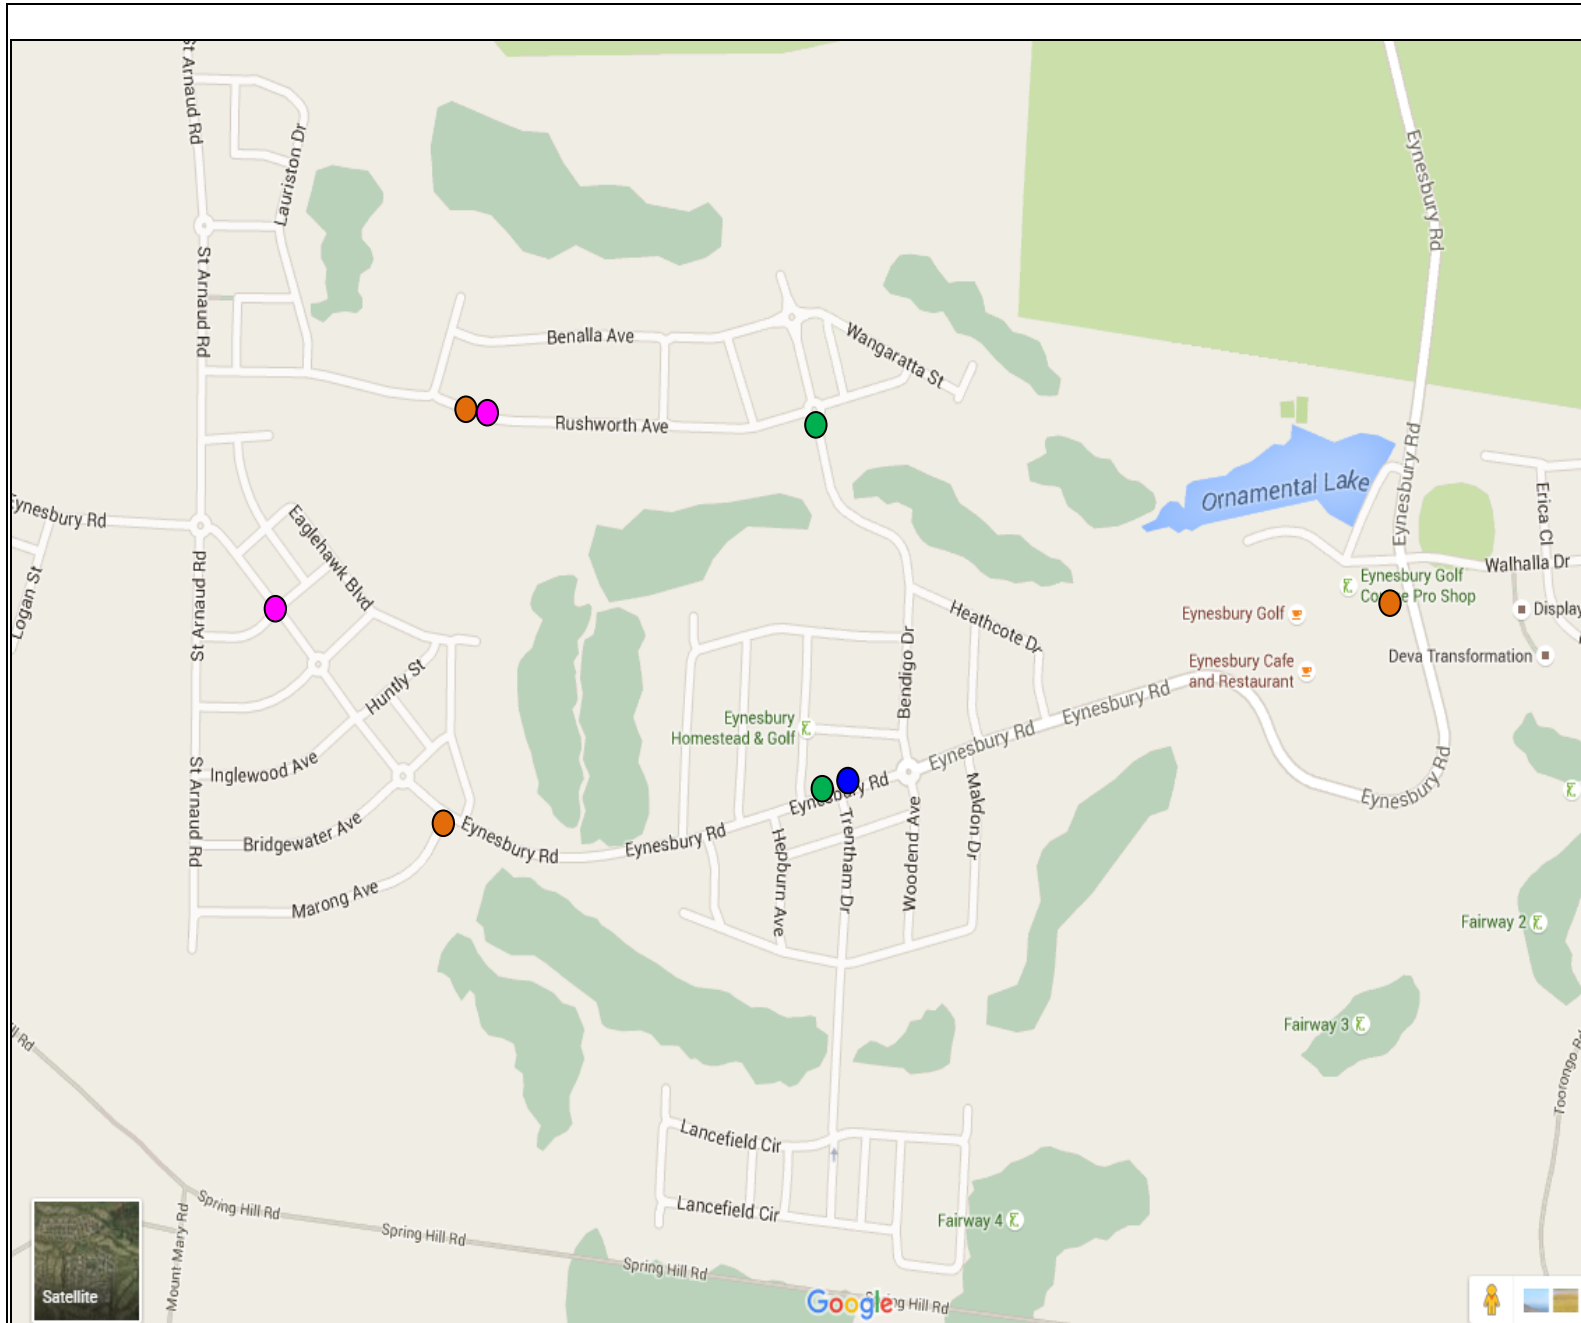

Swan Hill Coaches (Bus Biz)

BUS THREE - MORNING ROUTE: DRIVER: Steve B		
BUS Three	8:20 am	Depart - Golf Clubhouse
	8:30 am	Depart - No 62 Rushworth Ave (park reserve)
	8:35 am	Depart - Corner Eynesbury Road and Eaglehawk Boulevard (Cnr Marong)
	8:45 am	Arrive at Exford Primary School
BUS THREE - AFTERNOON ROUTE: DRIVER: Steve B		
BUS Three	3:30 pm	Arrive at Exford PS
	3:35 pm	Depart Exford PS
	3:45 pm	Arrive - Golf Clubhouse
	3:50 pm	Arrive - No 62 Rushworth Ave (park reserve)
	3:55 pm	Arrive - Corner Eynesbury Road and Eaglehawk Boulevard (Cnr Marong)

Bacchus Marsh Coaches

<b>BUS FOUR - MORNING ROUTE:</b>		<b>DRIVER: Keith</b>
BUS Four	8.30 am	Depart - No 62 Rushworth Ave (park reserve)
	8.35 am	Depart - Corner Eynesbury Road and Charlton Avenue
	8.45 am	Arrive at Exford Primary School
<b>BUS FOUR - AFTERNOON ROUTE:</b>		<b>DRIVER: Keith</b>
BUS Four	3:35 pm	Arrive at Exford Primary School
	3:40 pm	Depart Exford Primary School
	3.50 pm	Arrive - No.62 Rushworth Ave (Park reserve)
	4.00 pm	Arrive - Corner Eynesbury Road and Charlton Avenue

**Swan Hill Coaches Bus Biz)**

**BUS ONE**

8:30 Kyneton Avenue

**BUS TWO**

8:25 am - Cnr Bendigo and Rushworth (10th green) and then on to Kyneton Avenue

**BUS THREE**

8:20 am - Pro Shop  
 8:30 am - 62 Rushworth Ave  
 8:35 Cnr Eynesbury & Eaglehawk (Marong)

**BUS FOUR**

8:30 am - 62 Rushworth Ave then onto Eynesbury and Charlton