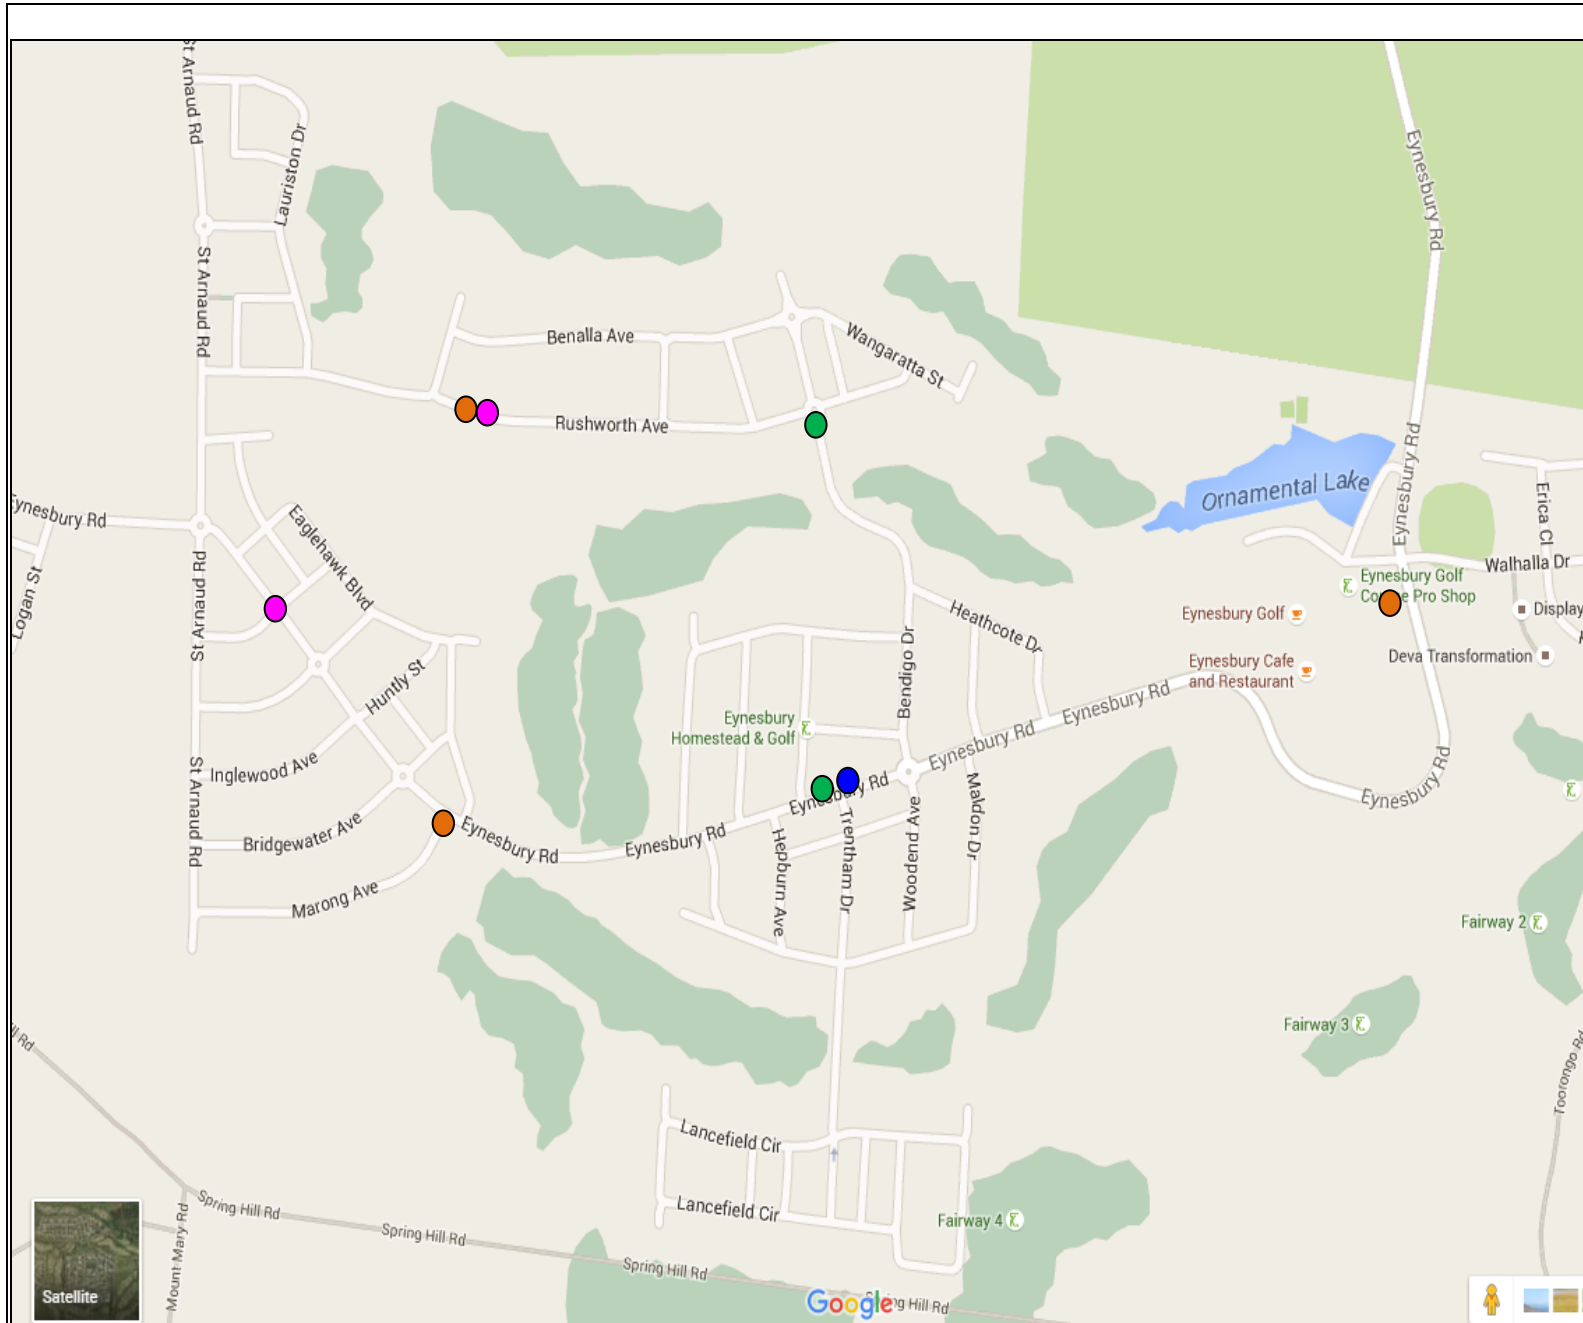

BUS ONE

8:30 Kyneton Avenue

BUS TWO

8:25 am - Cnr Bendigo and Rushworth (10th green) and then on to Kyneton Avenue

BUS THREE

8:20 am - Pro Shop
8:30 am - 62 Rushworth Ave
8:35 Cnr Eynesbury & Eaglehawk (Marong)

BUS FOUR

8:30 am - 62 Rushworth Ave then onto Eynesbury and Charlton