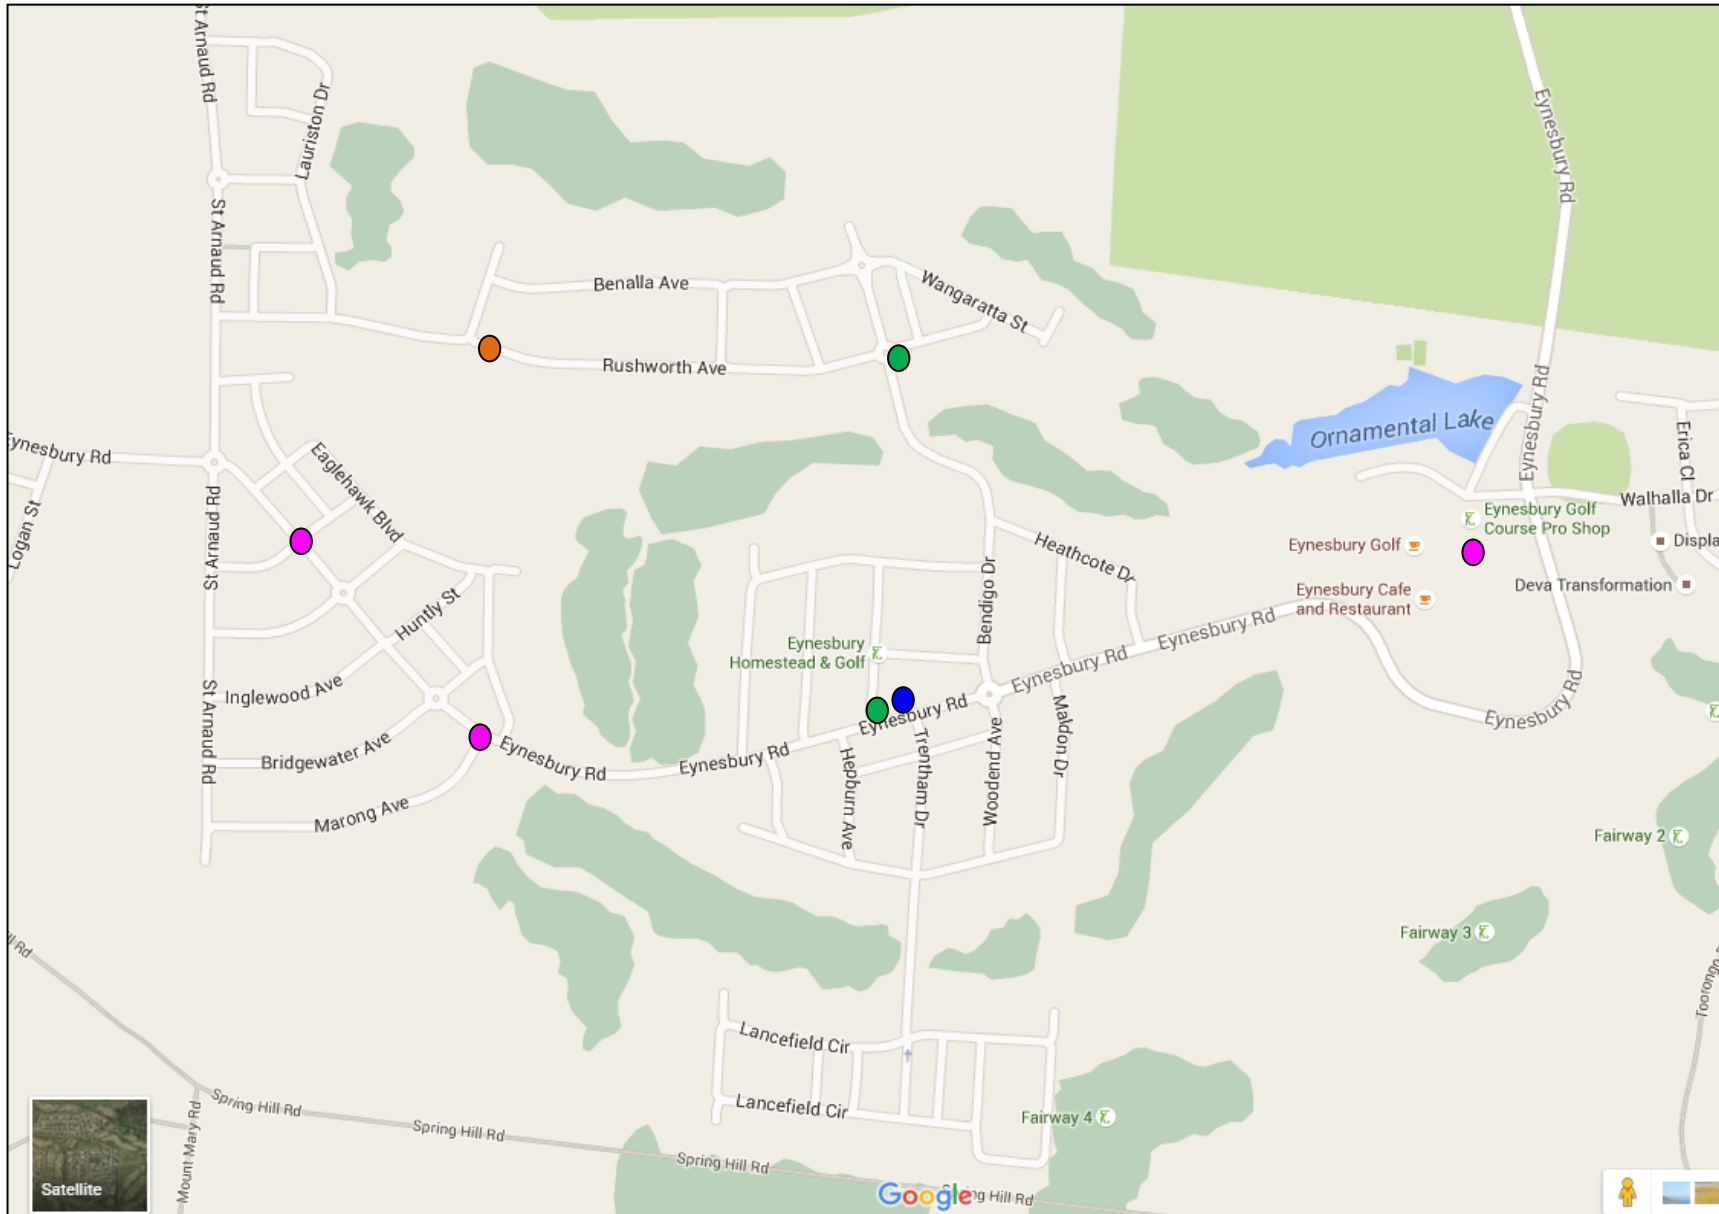

BUS THREE - MORNING ROUTE: DRIVER: Brian

BUS Three	8.30	Arrive at No 62 Rushworth Ave (park reserve)
	8.40	Arrive at Exford Primary School

BUS THREE - AFTERNOON ROUTE: DRIVER: Brian

BUS Three	3:30	Arrive at Exford PS
	3:35	Depart Exford PS
	3:45	No 62 Rushworth Ave (park reserve)

BUS FOUR - MORNING ROUTE: DRIVER: NEW

BUS Four	8.20	Golf Clubhouse
	8.30	Corner Eynesbury Road and Eaglehawk Boulevard
	8.35	Corner Eynesbury Road and Charlton Avenue
	8.45	Arrive at Exford PS

BUS FOUR - AFTERNOON ROUTE: DRIVER: NEW

BUS Four	3:30	Arrive at Exford PS
	3:35	Depart Exford PS
	3:45	Golf Clubhouse
	3:55	Corner Eynesbury Road and Eaglehawk Boulevard
	3:57	Corner Eynesbury Road and Charlton Avenue

BUS ONE

Kyneton Avenue

BUS TWO

Cnr Bendigo and
Rushworth
(10th green) and
then on to
Kyneton Avenue

BUS THREE

62 Rushworth
Avenue

BUS FOUR

Golf Clubhouse,
Cnr Eynesbury &
Eaglehawk
(Marong) and
then on to cnr
Eynesbury &
Charlton